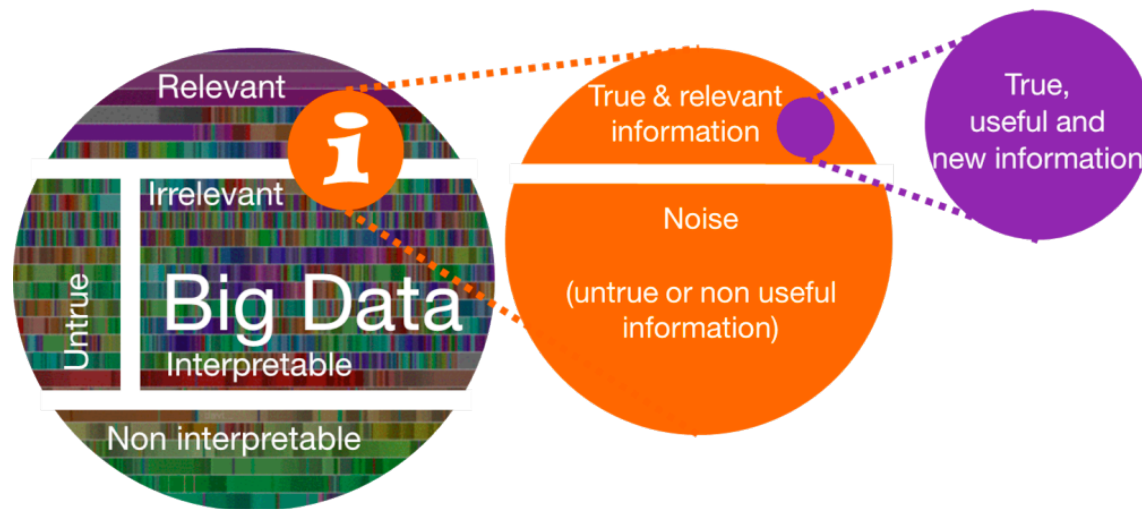

Bruit

- Bruit vs Signal intéressant
  - Sur 2'000'000 de tweets seuls 2000 sont pertinents (utiles) pour tirer des conclusions