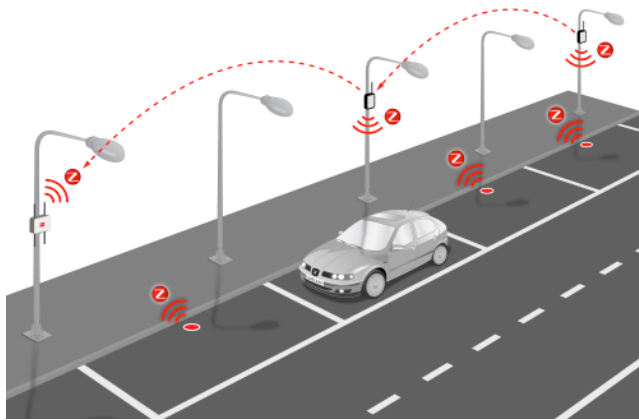

Lampadaires intelligents mais indiscrets