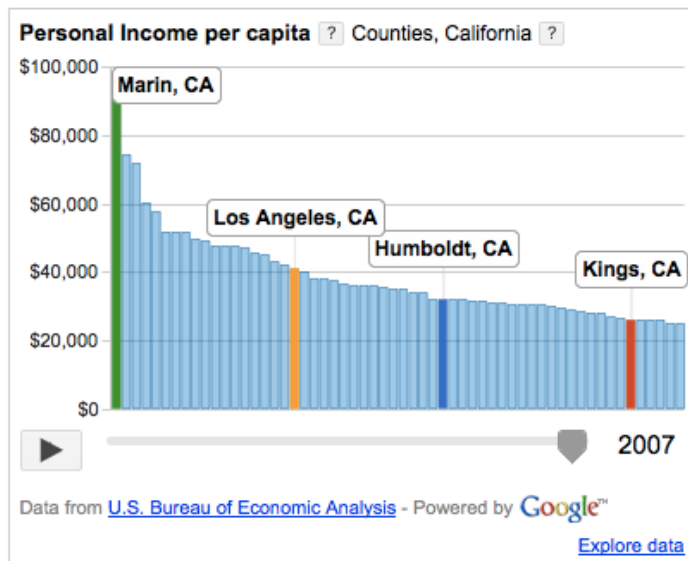

DaaS - Examples

<http://radar.oreilly.com/2010/07/data-as-a-service.htm>