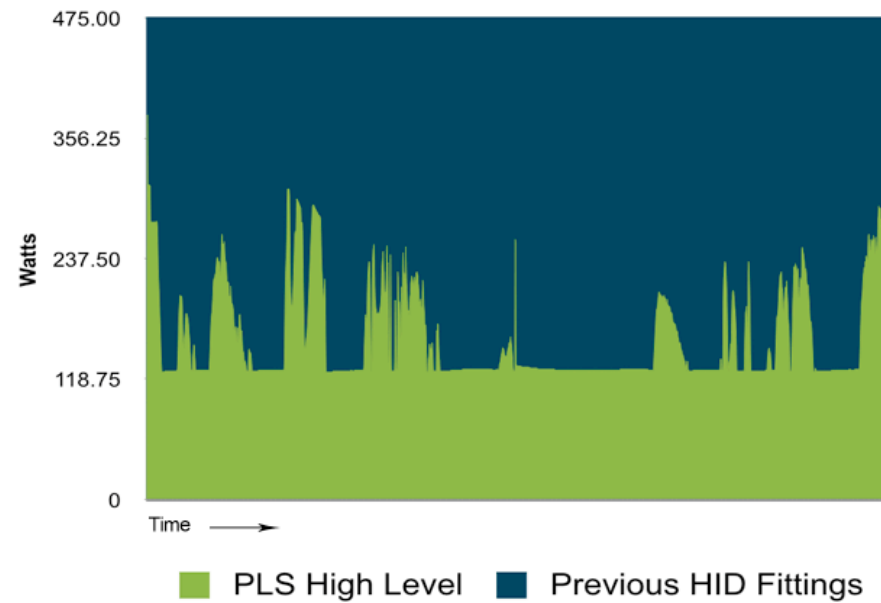

Lampadaires intelligents mais indiscrets