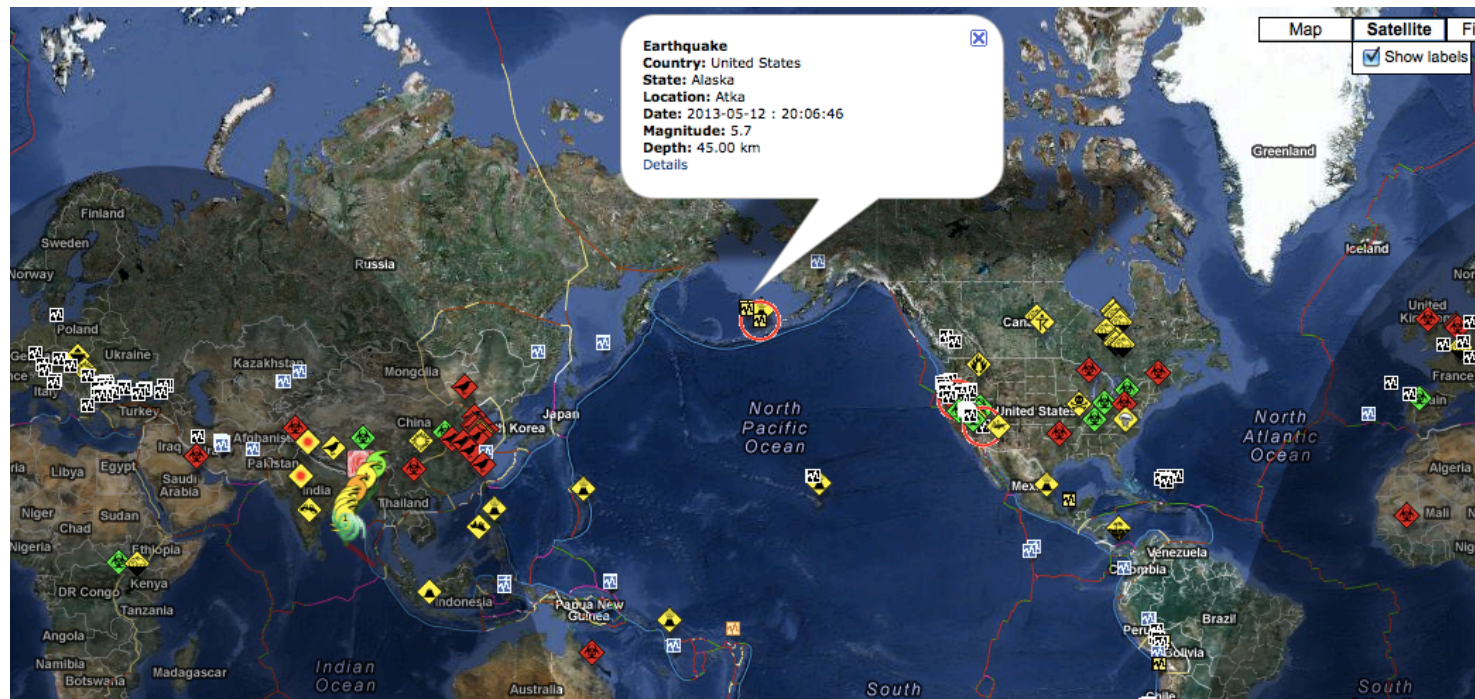

Senseurs virtuels – interrogeables sur une carte

<http://hisz.rsoe.hu/alertmap/index2.php>

<http://nathazmap.com/hazard_maps/interactive>