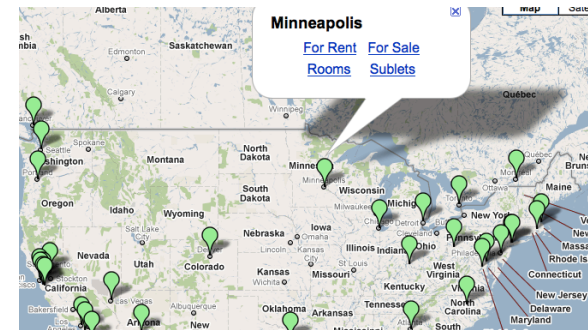

Mashups

- **Combination with Google Maps**
- [HousingMaps](#): combines rental listings from Craigslist with Google Maps for a visual representation of local apartments for rent.
- [Wikipediavision](#): combines Google Map and a Wikipedia API
- List of such services:
<http://googlemapsmania.blogspot.com/>